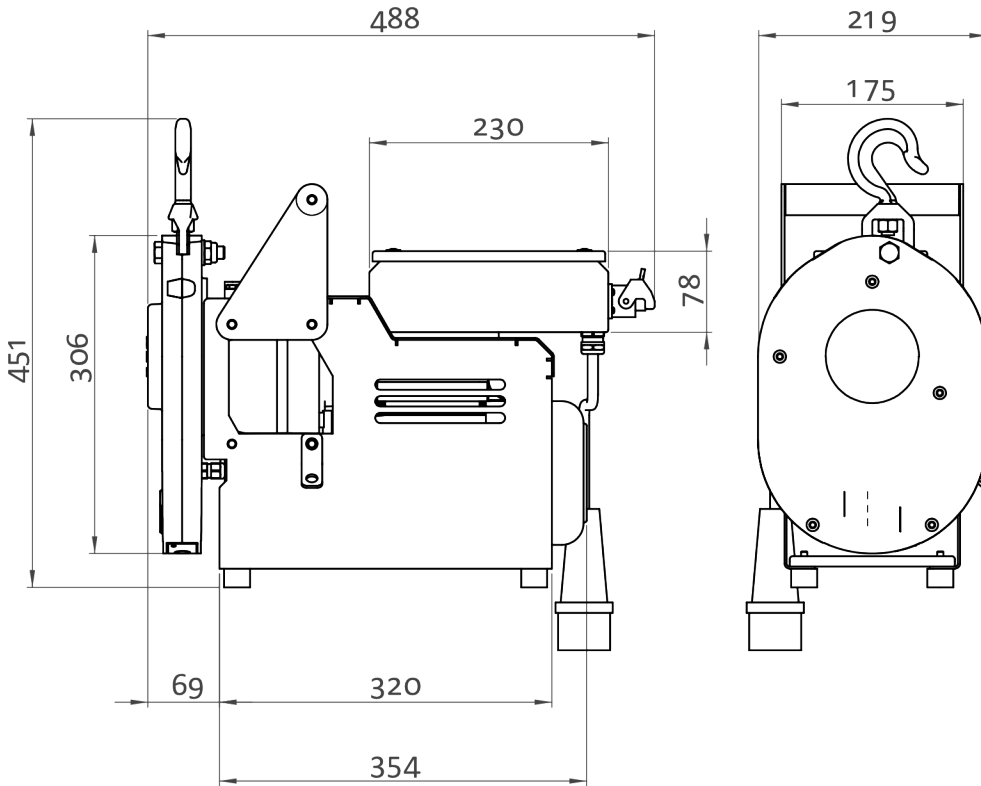

We design, manufacture, and distribute the highest quality hoists and suspended access systems in the market.